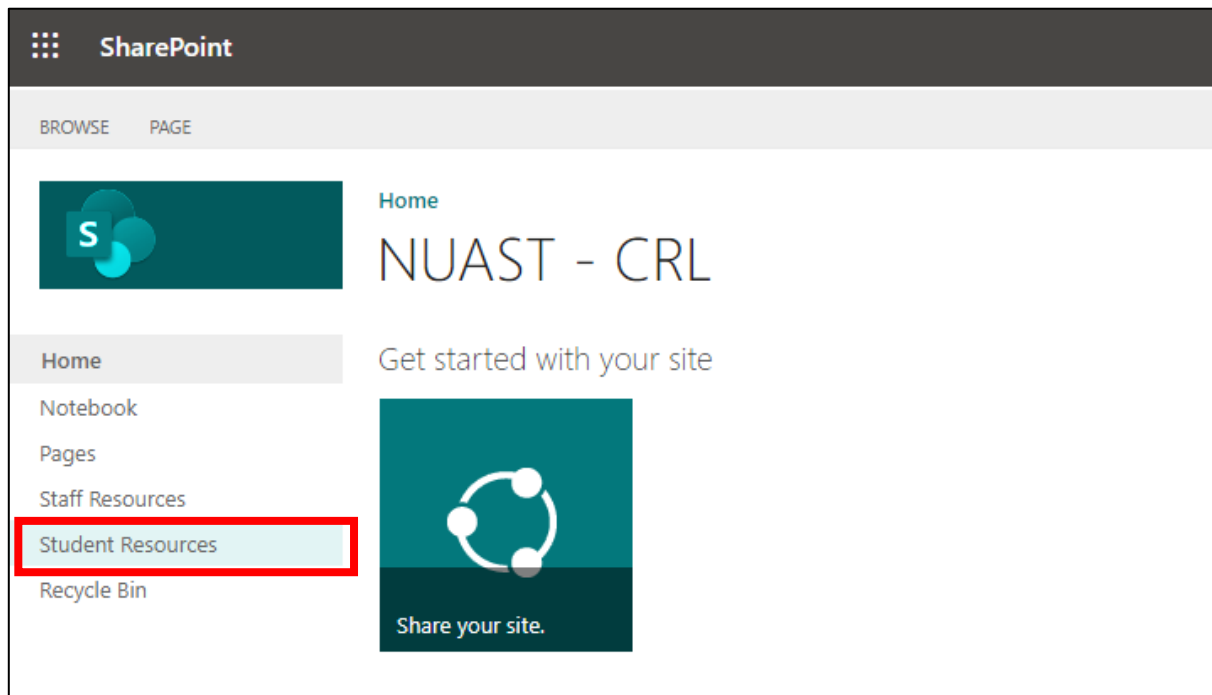

# Accessing NUASt Student Resources area online

1. Click on the link below or paste it into the address bar of your browser.

<https://torchacademygatewaytrust.sharepoint.com/sites/NUAST-New/SitePages/Home.aspx>

2. You may be prompted to sign in. If you are, use your normal school email address and password.
3. Click on the Student Resources page on the left-hand pane.

4. Scroll down to find your relevant subject folder.